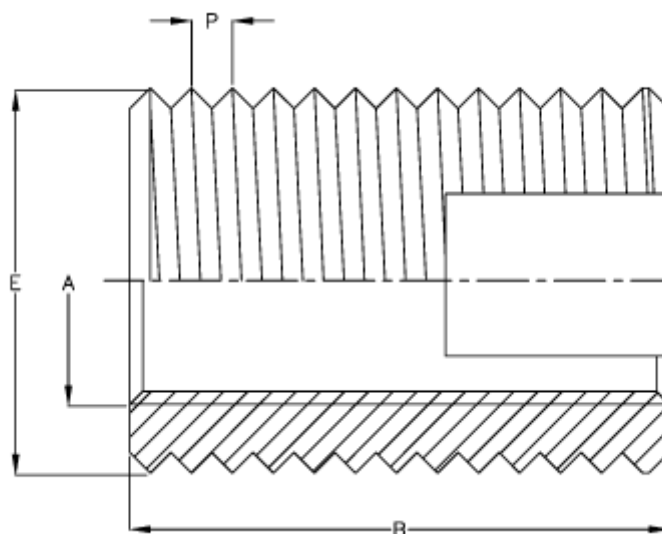

Data Sheet

Article number: 12302000080800
Description: KLEE-coil 302 000 080.800
M8 Brass

Measures

Female thread A	= M8
Length B	= 15
Male thread E	= 12.0
Min hole depth blind hole	= 18
Recommended bore diameter	= 10.9 to 11.2
Thread pitch P	= 1.50
Type	= 302 000 080xxx